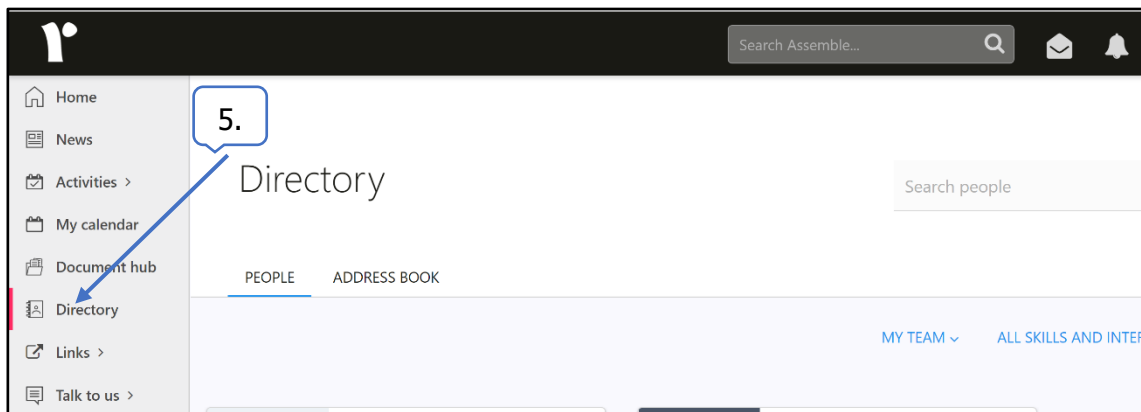

This **How to do** assumes you are running Window 10 on your computer