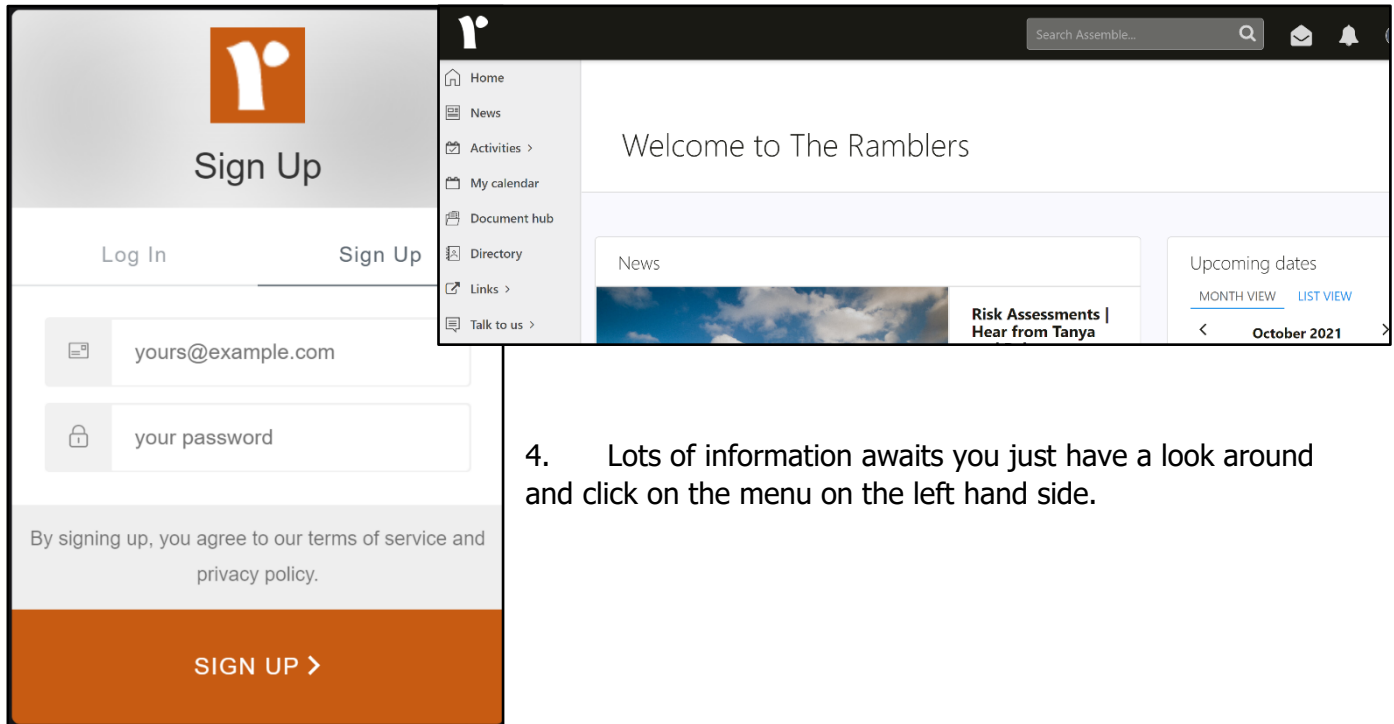

Worcester Ramblers – How to register on Assemble

1. Click on Sign Up use your email address you used to sign up to National Ramblers and password follow any additional instructions.

1. Lots of information awaits you just have a look around and click on the menu on the left hand side.

1. To find out who are the walk leaders in Worcester Ramblers click on Directory, this is assuming you have registered under the Worcester Group.